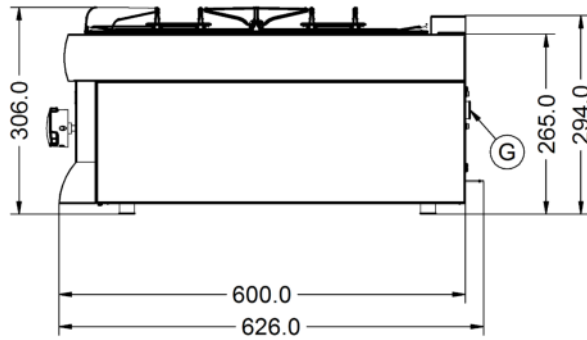

Lincat Limited

Whisby Road,
Lincoln, LN6 3QZ,
United Kingdom

Company No: 2175448

A member company of

Customer Care

Tel: +44 1522 875500
Email: care@lincat.co.uk

Export Customers

Tel: +44 1522 875536
Email: export@lincat.co.uk

Opening Hours

Monday – Friday:
8.30am – 5pm