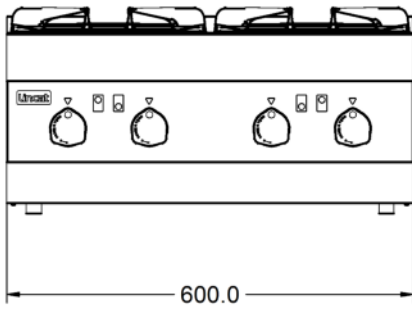

Lincat Limited

Whisby Road,
Lincoln, LN6 3QZ,
United Kingdom

Company No: 2175448

A member company of

Customer Care

Tel: +44 1522 875500
Email: care@lincat.co.uk

Export Customers

Tel: +44 1522 875536
Email: export@lincat.co.uk

Opening Hours

Monday – Friday:
8.30am – 5pm