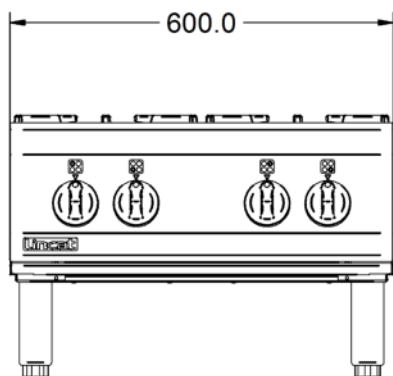

Technical Picture

Lincat Limited

Whisby Road,
Lincoln, LN6 3QZ,
United Kingdom

Company No: 2175448

A member company of

Customer Care

Tel: +44 1522 875500
Email: care@lincat.co.uk

Export Customers

Tel: +44 1522 875536
Email: export@lincat.co.uk

Opening Hours

Monday – Friday:
8.30am – 5pm