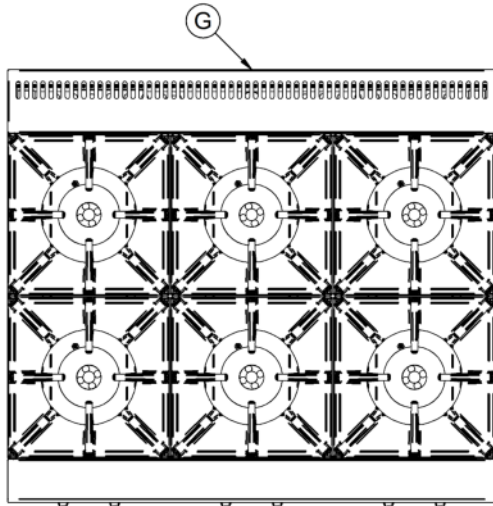

Technical Picture

Lincat Limited

Whisby Road,
Lincoln, LN6 3QZ,
United Kingdom

Company No: 2175448

A member company of

Customer Care

Tel: +44 1522 875500
Email: care@lincat.co.uk

Export Customers

Tel: +44 1522 875536
Email: export@lincat.co.uk

Opening Hours

Monday – Friday:
8.30am – 5pm