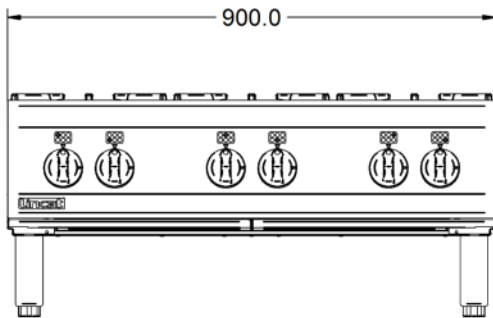

Technical Picture

Lincat Limited

Whisby Road,
Lincoln, LN6 3QZ,
United Kingdom

Company No: 2175448

A member company of

Customer Care

Tel: +44 1522 875500
Email: care@lincat.co.uk

Export Customers

Tel: +44 1522 875536
Email: export@lincat.co.uk

Opening Hours

Monday – Friday:
8.30am – 5pm