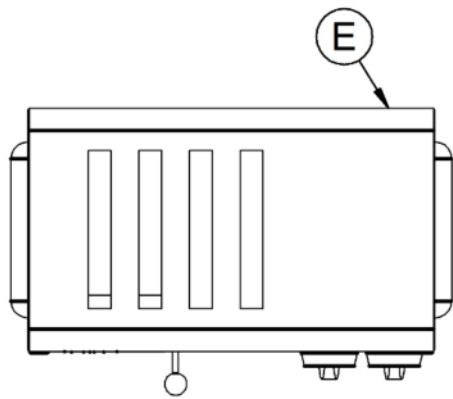

Power and Performance

Total Power kW	2.3
IP Rating	IP21B
Cooking Area (Width x Depth) mm	Slot size: (4x)20 x 140
Temperature Control	Mechanical

Weights and Dimensions

Unit Height (External) mm	245
Unit Width (External) mm	392
Unit Depth (External) mm	220
Net Weight Kg	6.1

Packed Weight Kg	6.71
Packed Height cm	42
Packed Width cm	48
Packed Depth cm	38

Technical Picture

Lincat Limited

Whisby Road,
Lincoln, LN6 3QZ,
United Kingdom

Company No: 2175448

A member company of

Customer Care