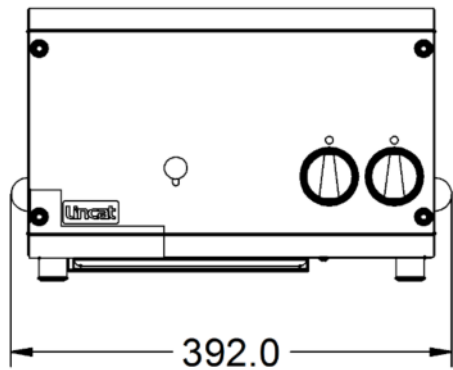

Power and Performance

Total Power kW	2.3
IP Rating	IP21B
Cooking Area (Width x Depth) mm	Slot size: (4x)20 x 140
Temperature Control	Mechanical

Weights and Dimensions

Unit Height (External) mm	245
Unit Width (External) mm	392
Unit Depth (External) mm	220
Net Weight Kg	6.1

Packed Weight Kg	6.71
Packed Height cm	42
Packed Width cm	48
Packed Depth cm	38

Technical Picture

Lincat Limited

Whisby Road,
Lincoln, LN6 3QZ,
United Kingdom

Company No: 2175448

A member company of

Customer Care