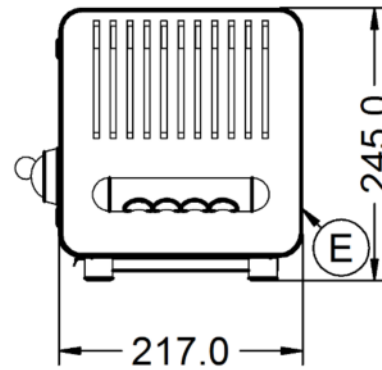

Power and Performance

Total Power kW	2.3
IP Rating	IP21B
Cooking Area (Width x Depth) mm	Slot size: (4x)20 x 140
Temperature Control	Mechanical

Weights and Dimensions

Unit Height (External) mm	245
Unit Width (External) mm	392
Unit Depth (External) mm	220
Net Weight Kg	6.1

Packed Weight Kg	6.71
Packed Height cm	42
Packed Width cm	48
Packed Depth cm	38

Technical Picture

Lincat Limited

Whisby Road,
Lincoln, LN6 3QZ,
United Kingdom

Company No: 2175448

A member company of

Customer Care