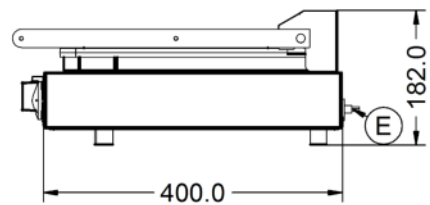

Power and Performance

Total Power kW	4.50
IP Rating	IP23
Cooking Area (Width x Depth) mm	[2x] 264 x 250
Temperature Control	Mechanical

Key Specifications

Top Grill Plate Surface Type	Ribbed
Grill Plate Surface Type	Ribbed
Grill Plate Material	Iron

Weights and Dimensions

Unit Height (External) mm	182
Unit Width (External) mm	623
Unit Depth (External) mm	400
Net Weight Kg	42.5

Supply Connections

Requires Installation	No
Requires Electrical Supply	Yes
UK 3 Pin Plug	Yes
Requires Hardwiring	No
Electrical Supply Rating Watts	4,500
Single Phase Amps	19.6
Single Phase Voltage	230

Shipping

Packed Weight Kg	46.75
Packed Height cm	36
Packed Width cm	73
Packed Depth cm	61

Technical Picture

Lincat Limited

Whisby Road,
Lincoln, LN6 3QZ,
United Kingdom

Company No: 2175448

A member company of