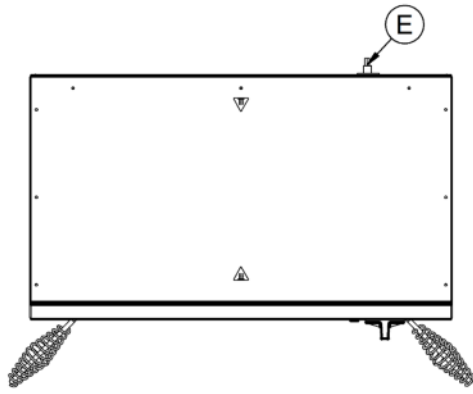

Lincat Limited

Whisby Road,
Lincoln, LN6 3QZ,
United Kingdom

Company No: 2175448

A member company of

Customer Care

Tel: +44 1522 875500
Email: care@lincat.co.uk

Export Customers

Tel: +44 1522 875536
Email: export@lincat.co.uk

Opening Hours

Monday – Friday:
8.30am – 5pm