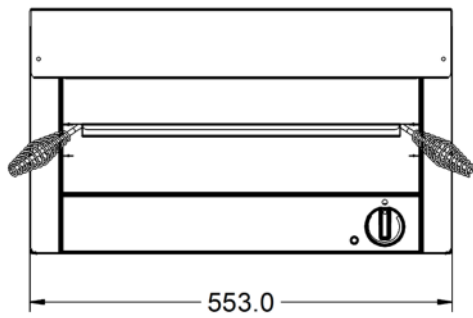

Lincat Limited

Whisby Road,
Lincoln, LN6 3QZ,
United Kingdom

Company No: 2175448

A member company of

Customer Care

Tel: +44 1522 875500
Email: care@lincat.co.uk

Export Customers

Tel: +44 1522 875536
Email: export@lincat.co.uk

Opening Hours

Monday – Friday:
8.30am – 5pm