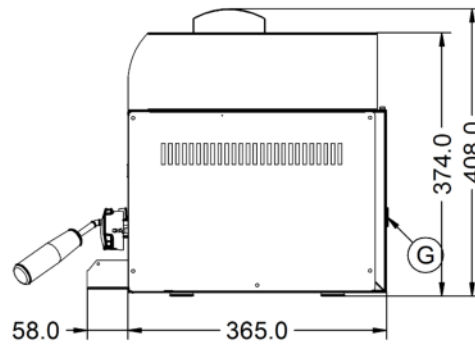

Available Accessories

GR3/BS	BENCH STAND FOR GR3 - H410,D350,W605
GR3/FS	FLOOR STAND FOR GR3 - H1260,D350,W605
GR3/WS	Wall Shelf for GR3

Technical Picture