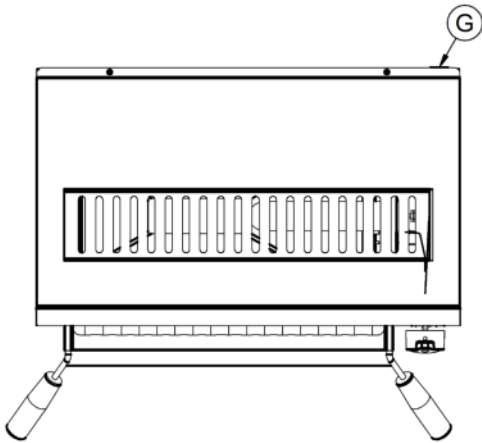

Available Accessories

GR3/BS	BENCH STAND FOR GR3 - H410,D350,W605
GR3/FS	FLOOR STAND FOR GR3 - H1260,D350,W605
GR3/WS	Wall Shelf for GR3

Technical Picture