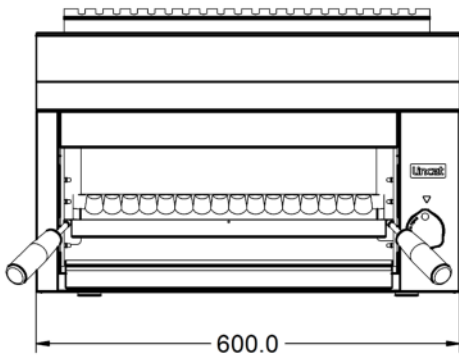

Available Accessories

GR3/BS	BENCH STAND FOR GR3 - H410,D350,W605
GR3/FS	FLOOR STAND FOR GR3 - H1260,D350,W605
GR3/WS	Wall Shelf for GR3

Technical Picture