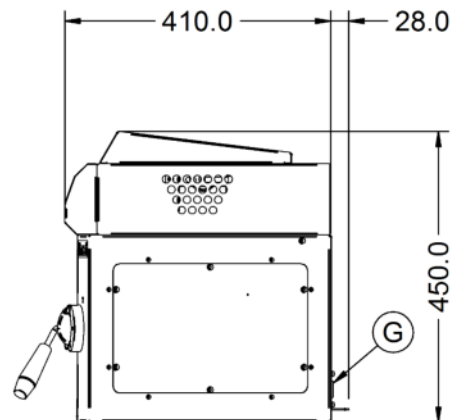

Power and Performance

BTU per Hour	23,201
Total Power kW	6.8
Cooking Area (Width x Depth) mm	530 x 265
Temperature Control	Mechanical

Key Specifications

Number of Shelves included	1
Number of Shelf Positions	4
Number of Heat Zones	1

Capacity

Gastronorm Capacity	1 x GN1/1
----------------------------	-----------

Weights and Dimensions

Unit Height (External) mm	450
Unit Width (External) mm	800
Unit Depth (External) mm	438
Shelf Dimensions Width mm	530
Shelf Dimensions Depth mm	265
Net Weight Kg	36

Shipping

Packed Weight Kg	39.6
Packed Height cm	78
Packed Width cm	85
Packed Depth cm	45

Available Accessories

CH01	Caterflex Hose 1/2" - 1 Metre - for use with units up to 66,000 BTU
CH02	Caterflex Hose 1/2" - 1.5 Metre - for use with units up to 56,000 BTU
OA8907	Lincat Opus 800 Free-standing Floor Stand with Legs - for units W 800 mm
OA8908	Lincat Opus 800 Free-standing Bench Stand - for units W 800 mm
OA8909	WALL BRACKET OG8301/OE8304

Available Accessories

OA8976

BRANDING PLATE ACCESSORY FOR OG8301

Technical Picture

Lincat Limited

Whisby Road,
Lincoln, LN6 3QZ,
United Kingdom

Company No: 2175448

A member company of