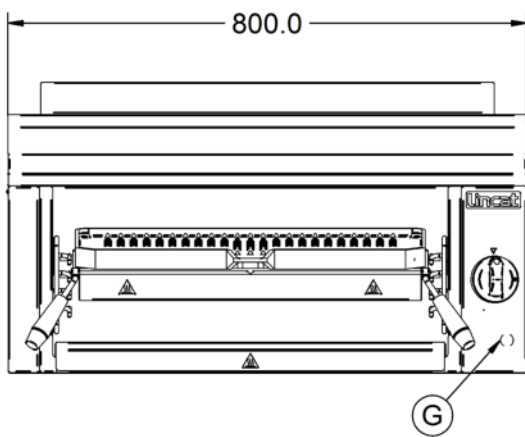

Capacity

Gastronorm Capacity	1 x GN1/1
----------------------------	-----------

Weights and Dimensions

Unit Height (External) mm	450
Unit Width (External) mm	800
Unit Depth (External) mm	438
Shelf Dimensions Width mm	530
Shelf Dimensions Depth mm	265
Net Weight Kg	36

Shipping

Packed Weight Kg	39.6
Packed Height cm	78
Packed Width cm	85
Packed Depth cm	45

Available Accessories

CH01	Caterflex Hose 1/2" - 1 Metre - for use with units up to 66,000 BTU
CH02	Caterflex Hose 1/2" - 1.5 Metre - for use with units up to 56,000 BTU
OA8907	Lincat Opus 800 Free-standing Floor Stand with Legs - for units W 800 mm
OA8908	Lincat Opus 800 Free-standing Bench Stand - for units W 800 mm
OA8909	WALL BRACKET OG8301/OE8304

Available Accessories

OA8976

BRANDING PLATE ACCESSORY FOR OG8301

Technical Picture

Lincat Limited

Whisby Road,
Lincoln, LN6 3QZ,
United Kingdom

Company No: 2175448

A member company of