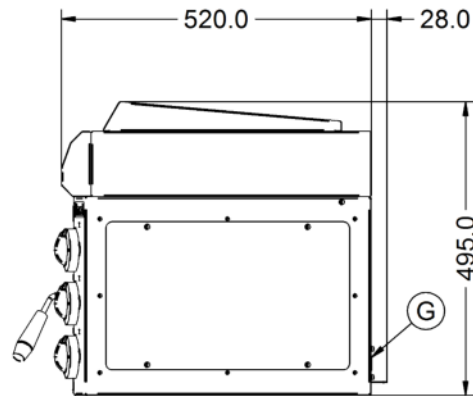

Available Accessories

CH02	Caterflex Hose 1/2" - 1.5 Metre - for use with units up to 56,000 BTU
OA8911	WALL BRACKET OG8302/OE8303
OA8912	Lincat Opus 800 Free-standing Floor Stand with Legs - for units W 900 mm
OA8918	Lincat Opus 800 Free-standing Bench Stand - for units W 900 mm

Technical Picture