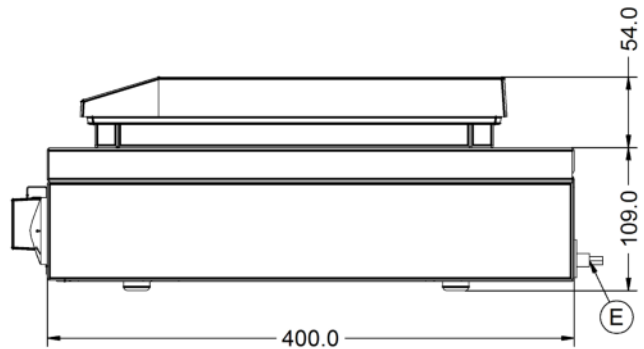

Power and Performance

Total Power kW	2.0
Temperature Range °C	50-250
IP Rating	IP23
Cooking Area (Width x Depth) mm	290 x 310
Temperature Control	Mechanical

Key Specifications

Number of Heat Zones	1
Grill Plate Surface Type	Smooth
Grill Plate Material	Iron

Capacity

Product Output per Hour	98 x 115g [4oz] burgers [frozen], 30 x 225g [8oz]
--------------------------------	---

Weights and Dimensions

Unit Height (External) mm	163
Unit Width (External) mm	315
Unit Depth (External) mm	400
Net Weight Kg	11.1

Packed Weight Kg	12.21
Packed Height cm	42
Packed Width cm	48.5
Packed Depth cm	48.5

Technical Picture

Lincat Limited

Whisby Road,
Lincoln, LN6 3QZ,
United Kingdom

Company No: 2175448

A member company of

Customer Care