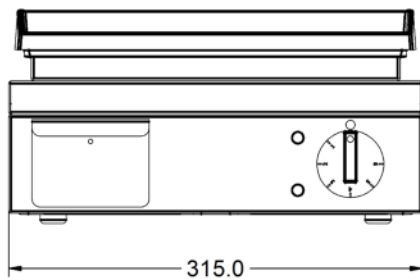

Power and Performance

Total Power kW	2.0
Temperature Range °C	50-250
IP Rating	IP23
Cooking Area (Width x Depth) mm	290 x 310
Temperature Control	Mechanical

Key Specifications

Number of Heat Zones	1
Grill Plate Surface Type	Smooth
Grill Plate Material	Iron

Capacity

Product Output per Hour	98 x 115g [4oz] burgers [frozen], 30 x 225g [8oz]
--------------------------------	---

Weights and Dimensions

Unit Height (External) mm	163
Unit Width (External) mm	315
Unit Depth (External) mm	400
Net Weight Kg	11.1

Packed Weight Kg	12.21
Packed Height cm	42
Packed Width cm	48.5
Packed Depth cm	48.5

Technical Picture

Lincat Limited

Whisby Road,
Lincoln, LN6 3QZ,
United Kingdom

Company No: 2175448

A member company of

Customer Care