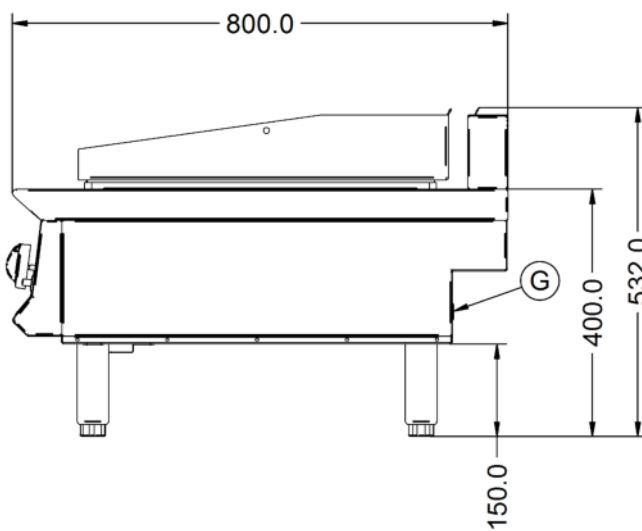

Available Accessories

- **OA8917** Lincat Opus 800 Free-standing Floor Stand with Legs - for units W 600 mm
- **OA8917/C** Lincat Opus 800 Free-standing Floor Stand with Castors - for units W 600 mm
- **OA8972** Lincat Opus 800 Free-standing Pedestal with Doors and Legs - for units W 600 mm
- **OA8972/C** Lincat Opus 800 Free-standing Pedestal with Doors and Castors - for units W 600 mm

Technical Picture