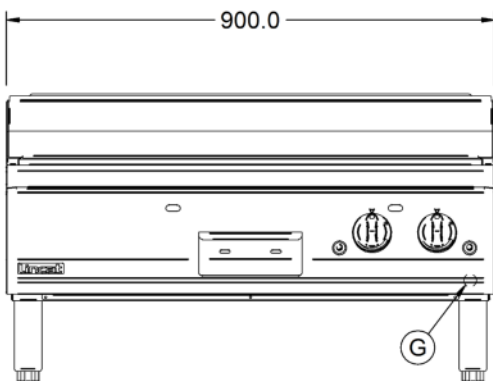

Available Accessories

- OA8973 Lincat Opus 800 Free-standing Pedestal with Doors and Legs - for units W 900 mm
- OA8973/C Lincat Opus 800 Free-standing Pedestal with Doors and Castors - for units W 900 mm

Technical Picture