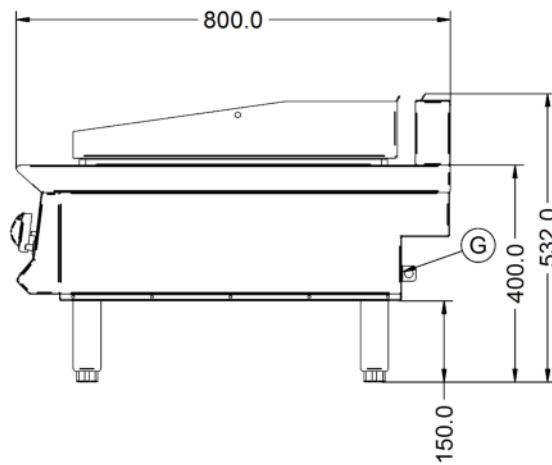

Available Accessories

- OA8973 Lincat Opus 800 Free-standing Pedestal with Doors and Legs - for units W 900 mm
- OA8973/C Lincat Opus 800 Free-standing Pedestal with Doors and Castors - for units W 900 mm

Technical Picture