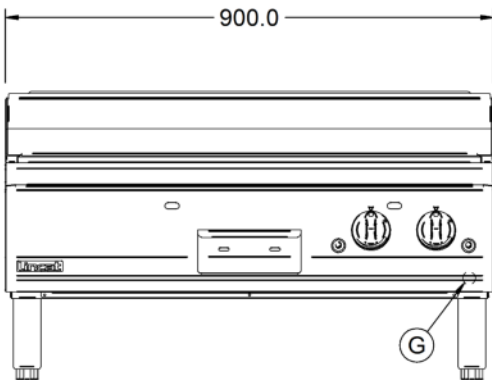

Power and Performance

BTU per Hour	78,476
Total Power kW	23.0
Temperature Range °C	90-280
Cooking Area (Width x Depth) mm	890 x 600
Temperature Control	Mechanical

Key Specifications

Number of Heat Zones	2
Grill Plate Surface Type	Smooth
Grill Plate Material	Steel

Capacity

Product Output per Hour	160 x 225g [8oz] steaks [chilled]
--------------------------------	-----------------------------------

Weights and Dimensions

Unit Height (External) mm	532
Unit Width (External) mm	900
Unit Depth (External) mm	800
Net Weight Kg	105

Shipping

Packed Weight Kg	115.5
Packed Height cm	63
Packed Width cm	100
Packed Depth cm	85

Available Accessories

OA8914	Lincat Opus 800 Free-standing Floor Stand with Legs - for units W 900 mm
OA8914/C	Lincat Opus 800 Free-standing Floor Stand with Castors - for units W 900 mm
OA8973	Lincat Opus 800 Free-standing Pedestal with Doors and Legs - for units W 900 mm

Available Accessories

OA8973/C

Lincat Opus 800 Free-standing Pedestal with Doors and Castors - for units W 900 mm

Technical Picture

Lincat Limited

Whisby Road,
Lincoln, LN6 3QZ,
United Kingdom

Company No: 2175448