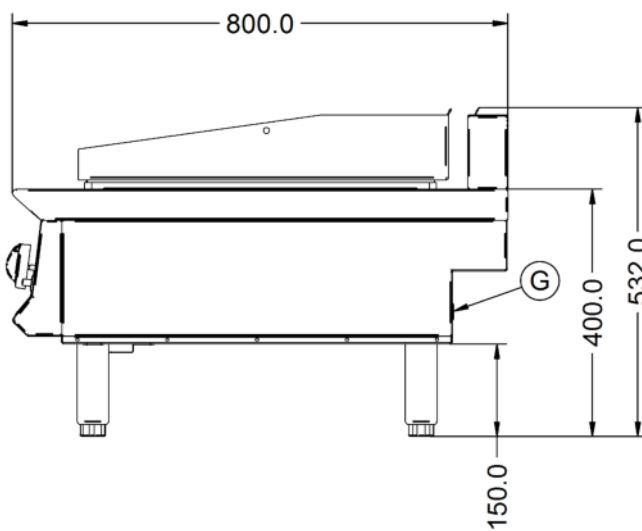

Available Accessories

- OA8917 Lincat Opus 800 Free-standing Floor Stand with Legs - for units W 600 mm
- OA8917/C Lincat Opus 800 Free-standing Floor Stand with Castors - for units W 600 mm
- OA8972 Lincat Opus 800 Free-standing Pedestal with Doors and Legs - for units W 600 mm
- OA8972/C Lincat Opus 800 Free-standing Pedestal with Doors and Castors - for units W 600 mm

Technical Picture