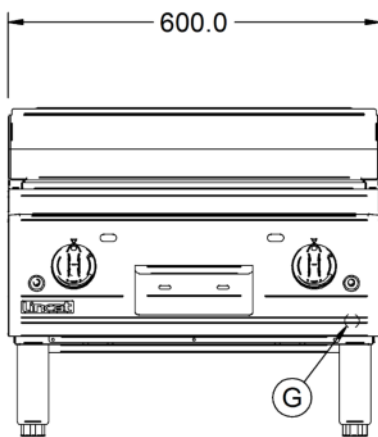

Available Accessories

- OA8917 Lincat Opus 800 Free-standing Floor Stand with Legs - for units W 600 mm
- OA8917/C Lincat Opus 800 Free-standing Floor Stand with Castors - for units W 600 mm
- OA8972 Lincat Opus 800 Free-standing Pedestal with Doors and Legs - for units W 600 mm
- OA8972/C Lincat Opus 800 Free-standing Pedestal with Doors and Castors - for units W 600 mm

Technical Picture