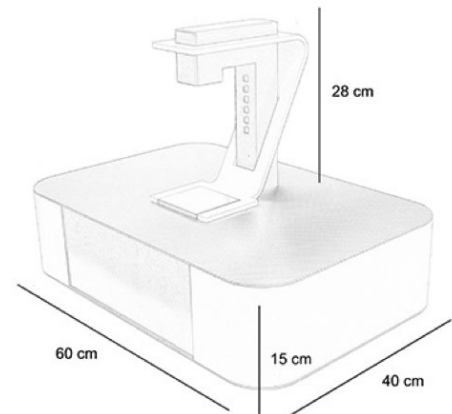

GiG 15 Pro is an Automatic Doser with 15 independent channels for liquors, juices, syrups. No need for structural installations, it integrates seamlessly into any Counter for Bars, Restaurants, Hotels.

The package includes:

- 1 GiG 15 Pro
- 1 9" Android Tablet
- 1 Tablet Holder
- 30 mt Food Grade Silicone Tube
- 1 Power Adapter 12v + USB
- Bottle Adapters
- Manual

Dimensions (WxDxH)	60x40x42 cm.
Package Dimensions (WxDxH)	67x54x54 cm.
Net Weight	25 kg.
Gross Weight	28 kg.
Voltage	12V
Max. Absorbed Power:	75W
Power:	110/220V 50-60hz
Power Cord:	EU, US, AS