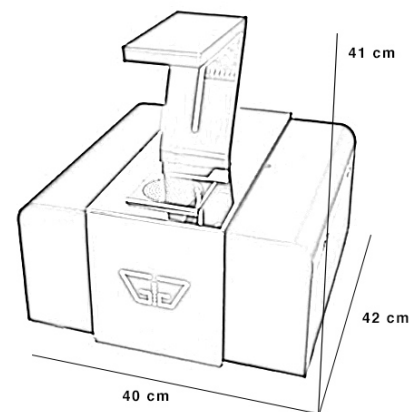

- 1 GiG 8 Pro
- 1 9" Android Tablet
- 1 Tablet Holder
- 4 mt Food Grade Silicone Tube
- 1 Power Adapter 12v + USB
- Bottle Adapters
- Manual

Dimensions (WxDxH)	42x40x41 cm.
Package Dimensions (WxDxH)	50x50x50 cm.
Net Weight	18 kg.
Gross Weight	20 kg.
Voltage	12V
Max. Absorbed Power:	75W
Power:	110/220V 50-60hz
Power Cord:	EU, US, AS